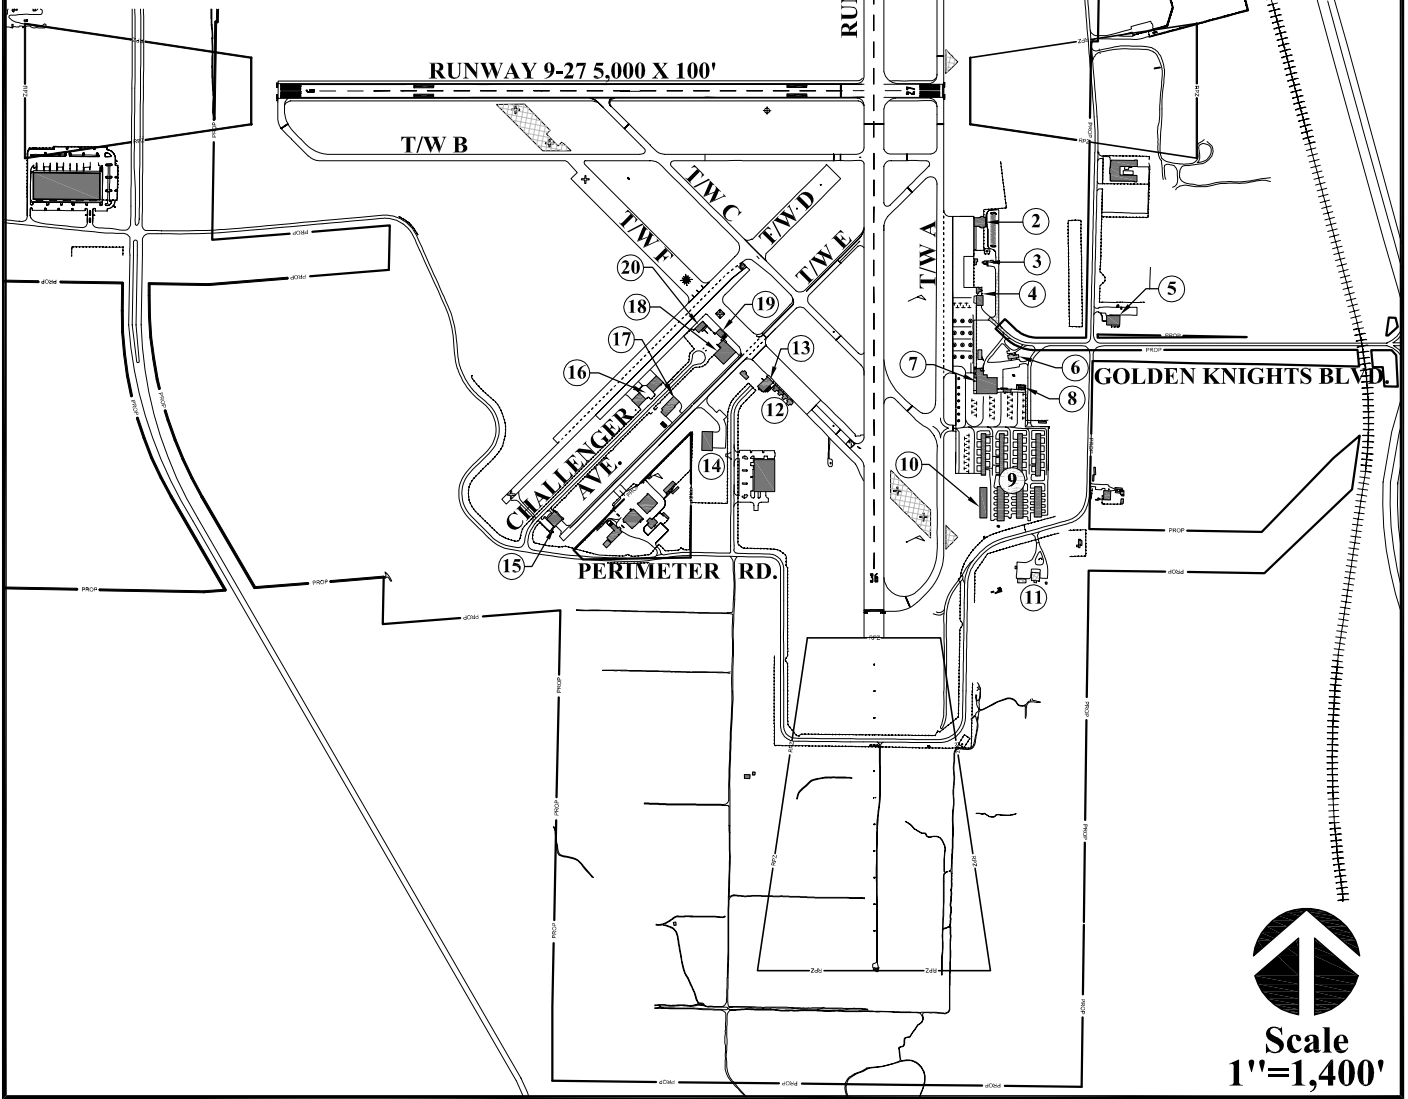

BUILDING DATA TABLE	
BLDG.	DESCRIPTION
1	VALIANT AIR COMMAND MUSEUM
2	TICO EXECUTIVE AVIATION
3	AIR TRAFFIC CONTROL TOWER
4	CAPE KENNEDY COMMUNICATIONS
5	MAGLEV
6	AIRPORT AUTHORITY OFFICE
7	GATEWAY & DEBENAIR AVIATION
8	FUEL FARM
9	T-HANGARS (7)
10	CIVIL AIR PATROL
11	AIRPORT MAINTENANCE BUILDING
12	PORT-A-PORT HANGAR (4)
13	CADIZ AIRCRAFT MAINTENANCE
14	AIRSCAN
15	AERO METALS
16	HOLLAND SHELTAIR
17	AIRSCAN
18	DISCOVERY AVIATION
19	OUTER MARKER CAFE
20	DISCOVERY AVIATION

# CURRENT AIRPORT CONFIGURATION