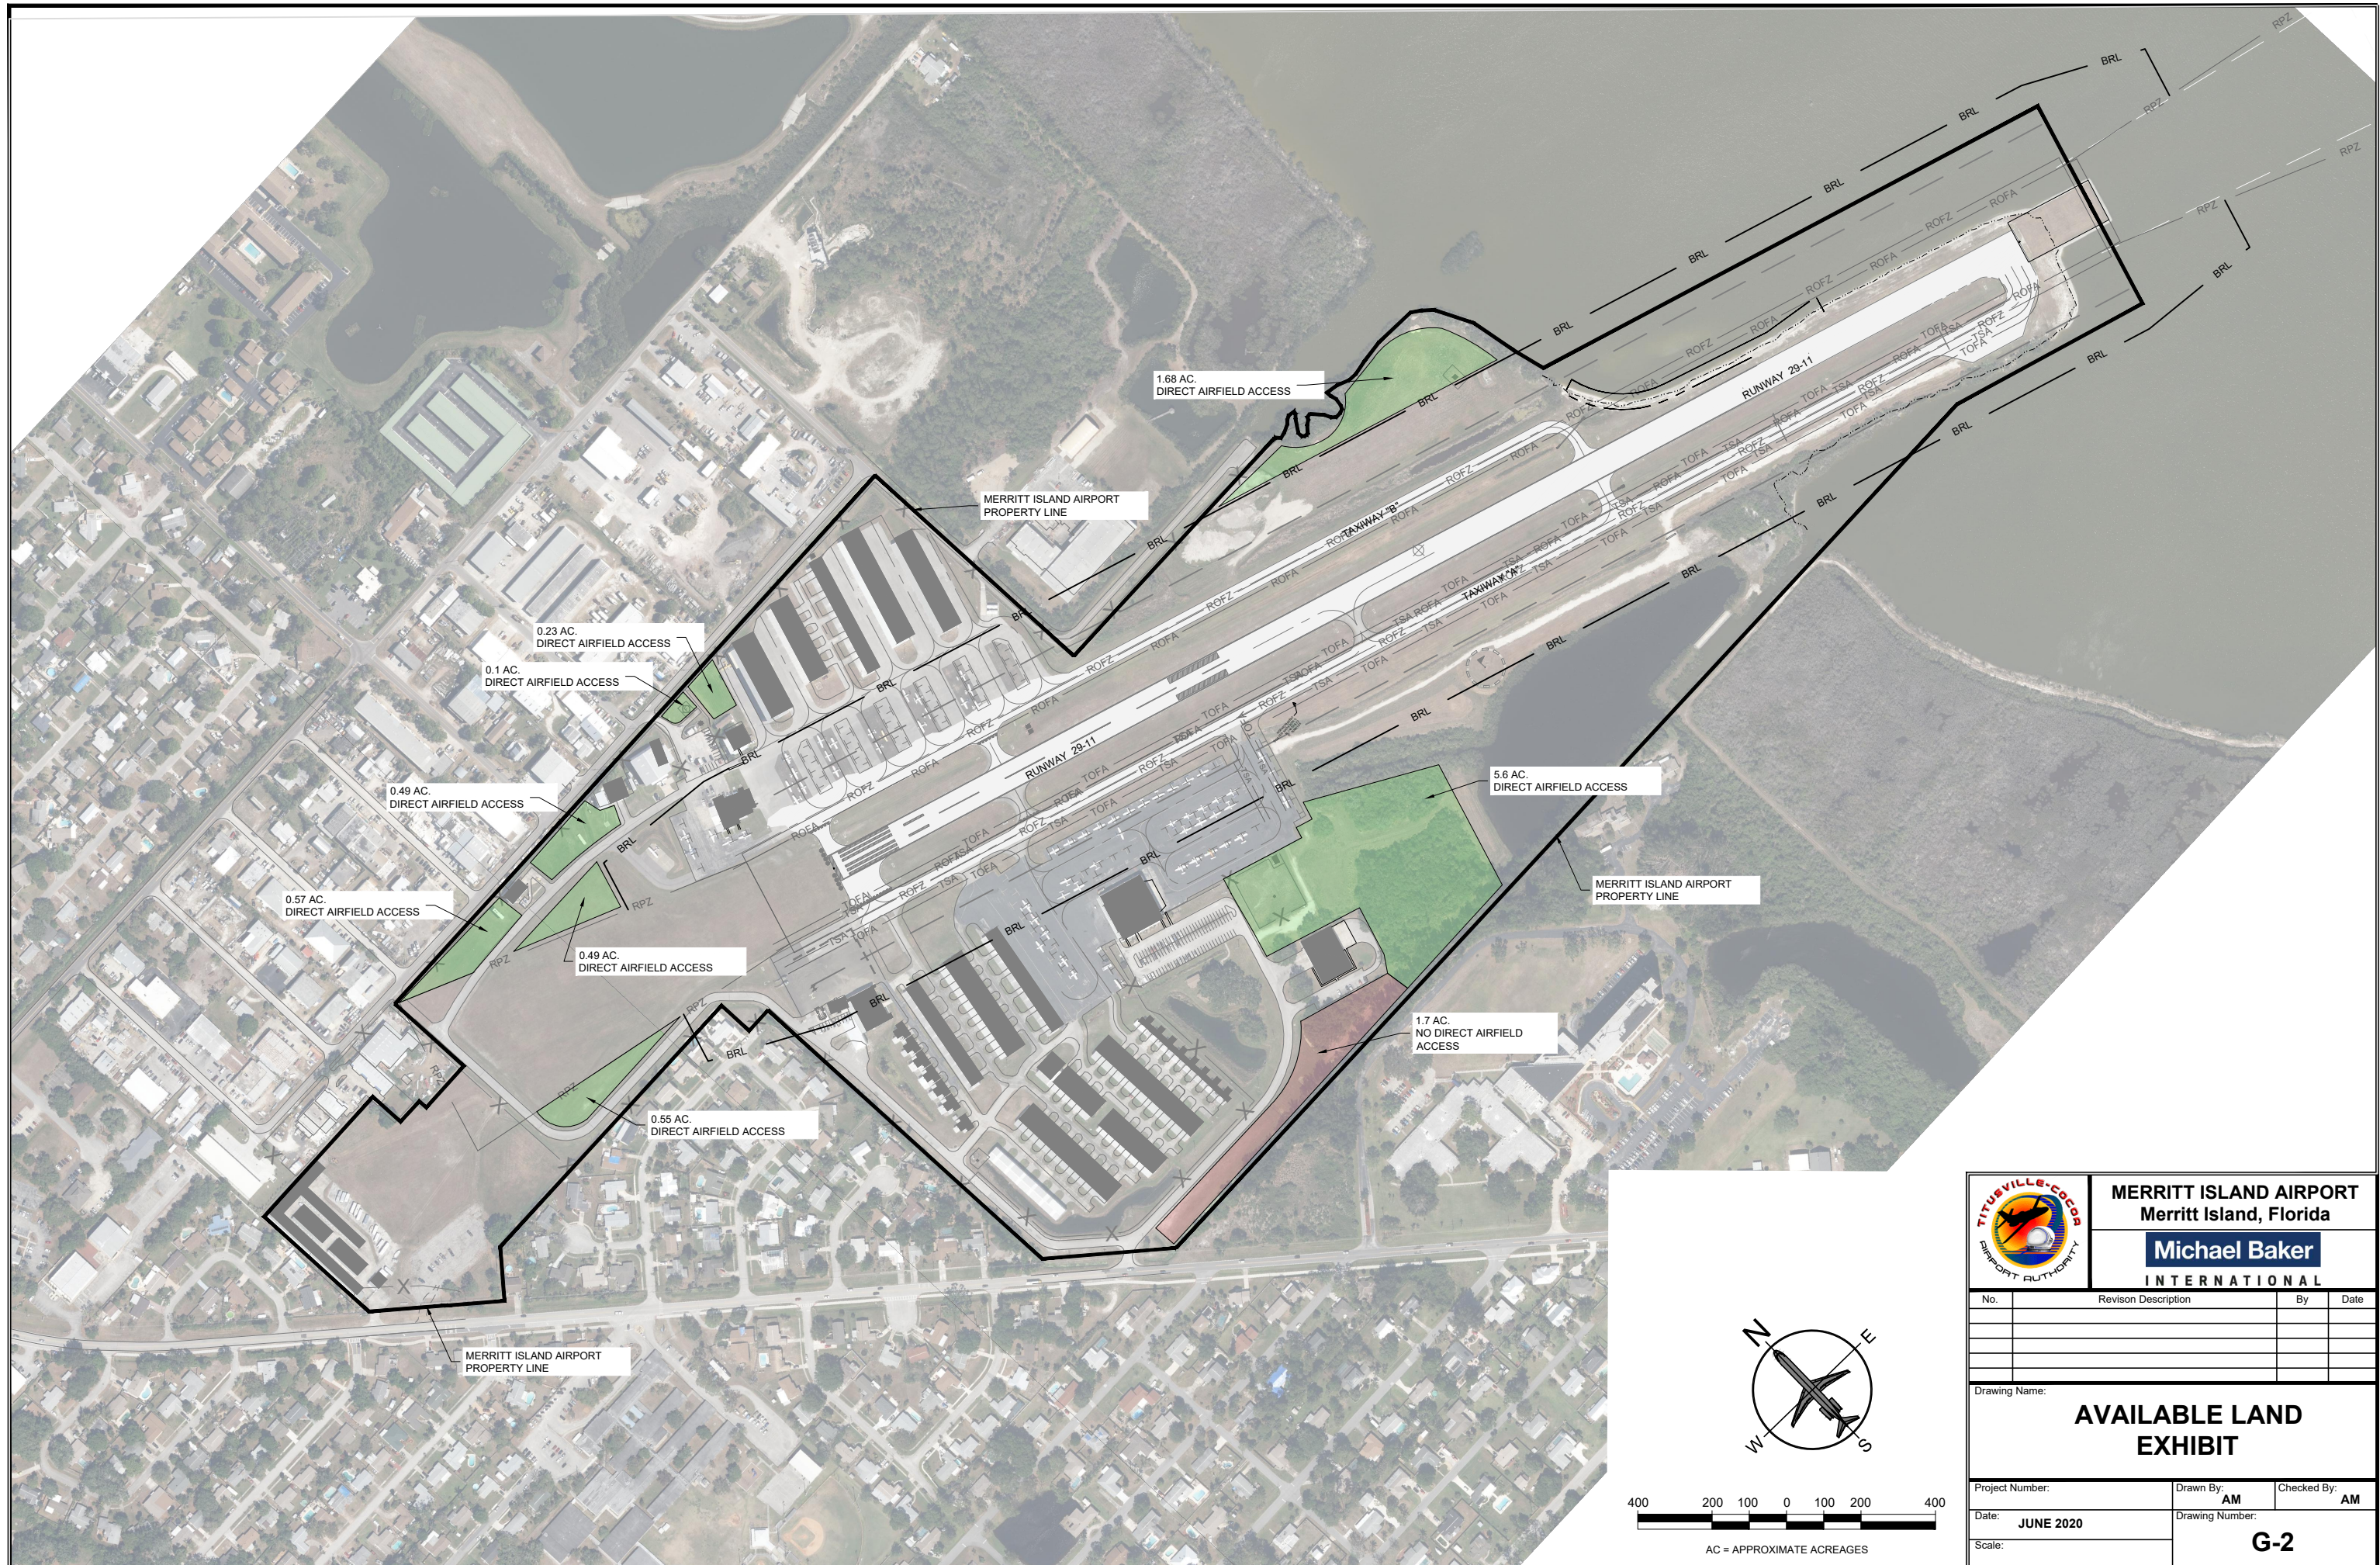

Plotted on: 6/1/2020 5:38 PM By: Bowles, Donald (Donnie) N
 Located: Y:\Projects\0-Airports\TICO-Titusville-Cocoa_ApL_Auth\99-Miscellaneous\Available Land Exhibit\Merritt Island Available Land Exhibit.dwg

		MERRITT ISLAND AIRPORT Merritt Island, Florida Michael Baker INTERNATIONAL	
No.	Revision Description	By	Date
Drawing Name:			
AVAILABLE LAND EXHIBIT			
Project Number:	Drawn By:	Checked By:	
Date: JUNE 2020	AM	AM	
Scale:	G-2		